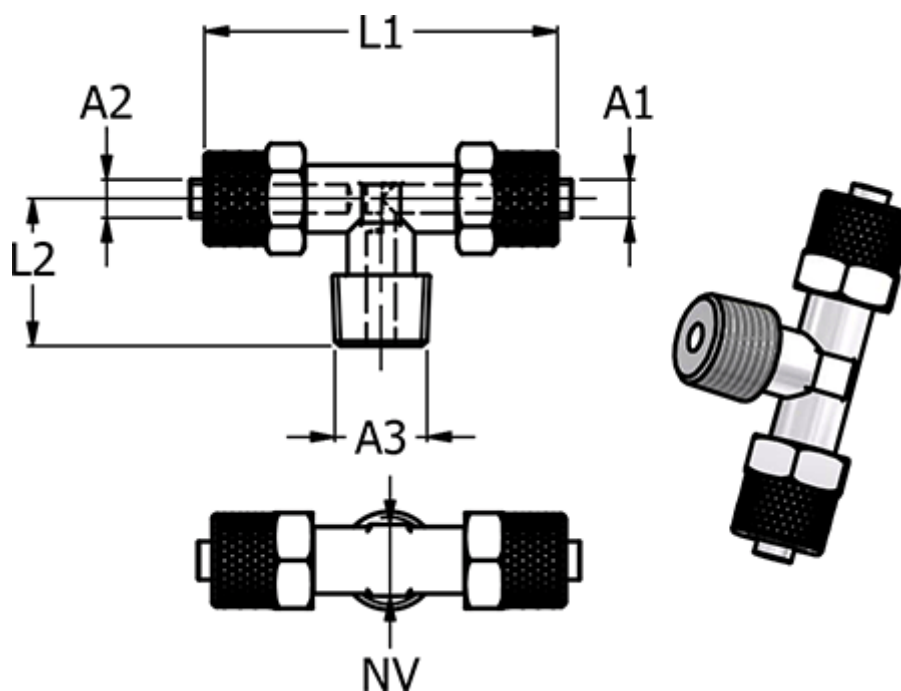

Data Sheet

Article number: 586141186

Description: Push-on fitting 14.118-6, metal $\text{Ø}6/4\text{-R } 1/8\text{'-}\text{Ø}6/4$
Tee with conical thread

Measures

= -

Thread A3 = R 1/8"

= -

= -

Hose diameter A1 = 6/4

Hose diameter A2 = 6/4

L1 = 44.0

L2 = 17.0

NV = 9